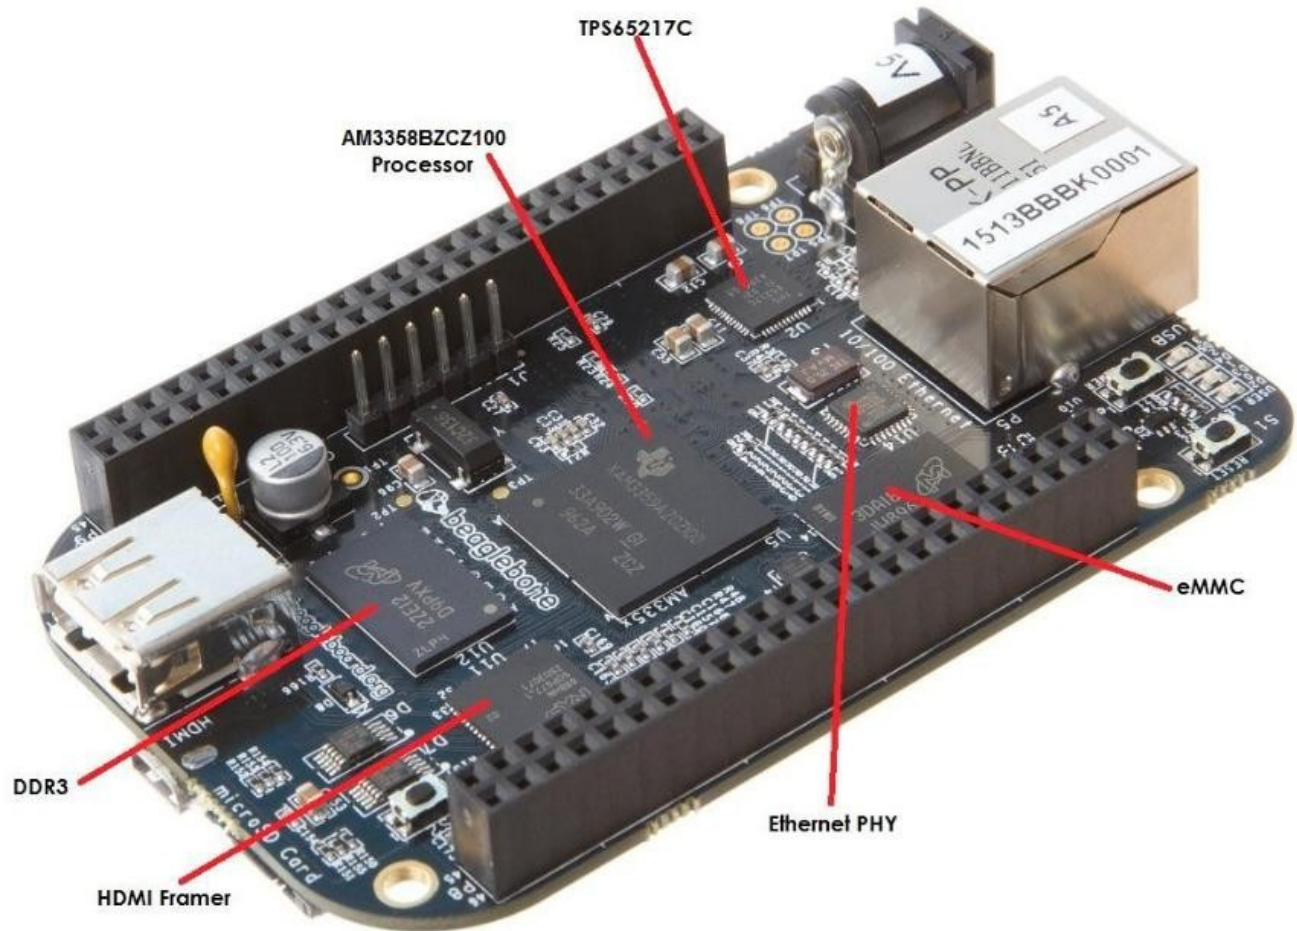

LINUX EMBARQUE

Beagle Bone Black - Composants