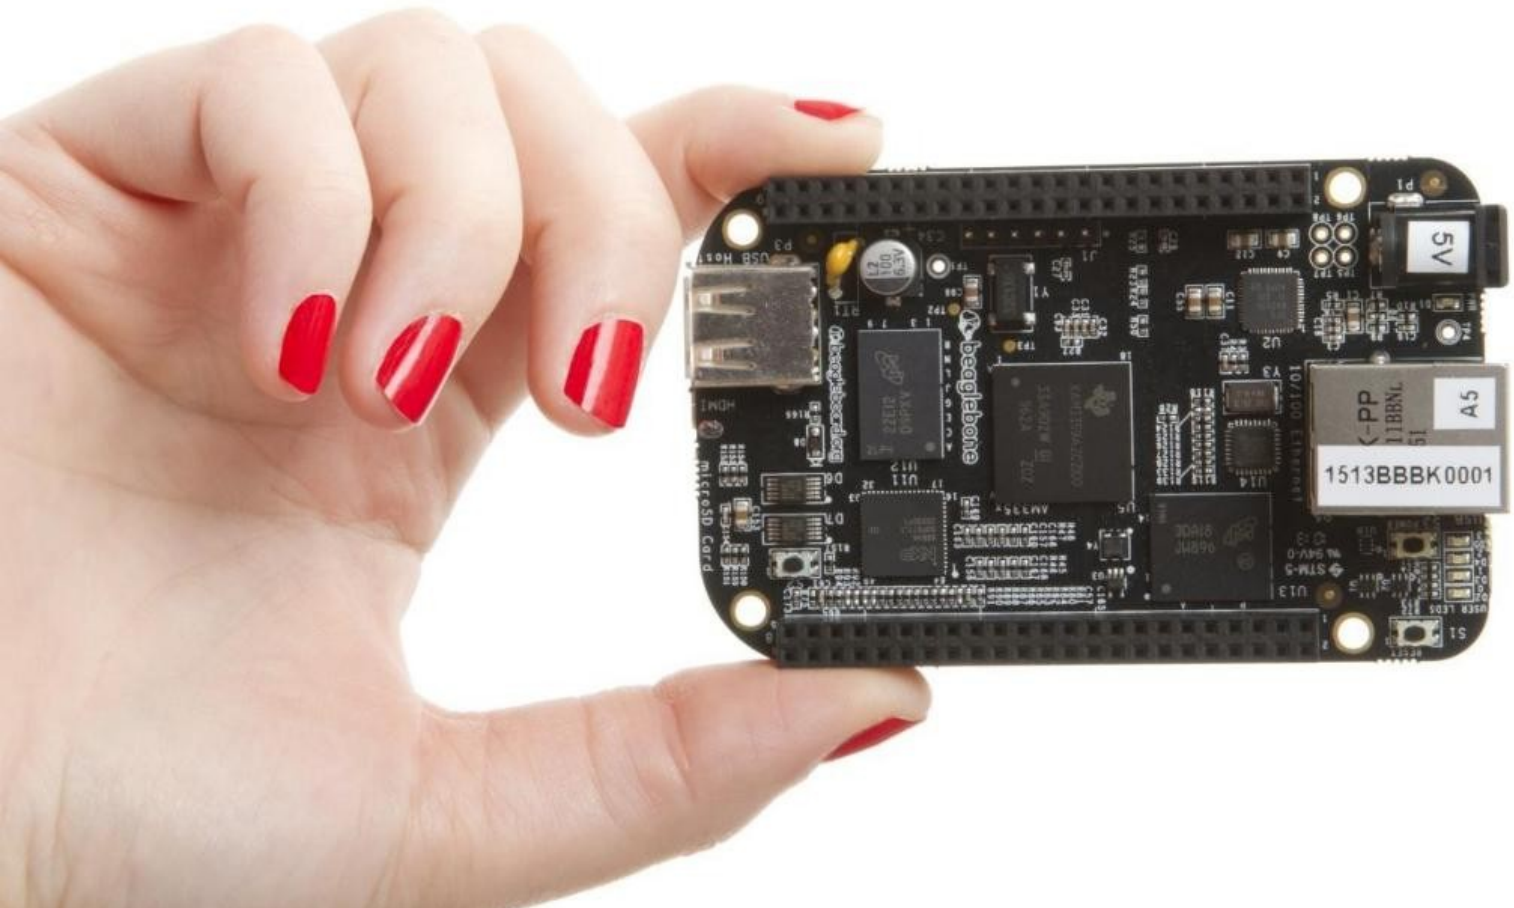

# LINUX EMBARQUE

## Beagle Bone Black

## Beagle Bone Black - UART Interface

To computer

To BeagleBone