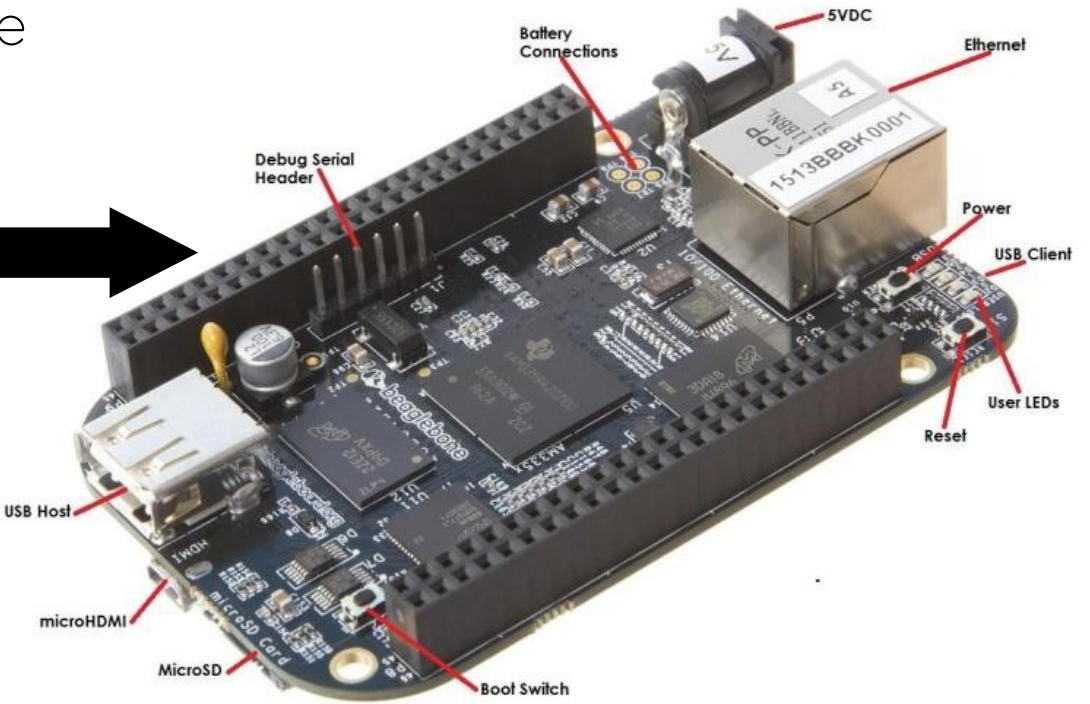

# LINUX EMBARQUE

## Beagle Bone Black - Composants

## Beagle Bone Black - UART Interface

To computer

To BeagleBone